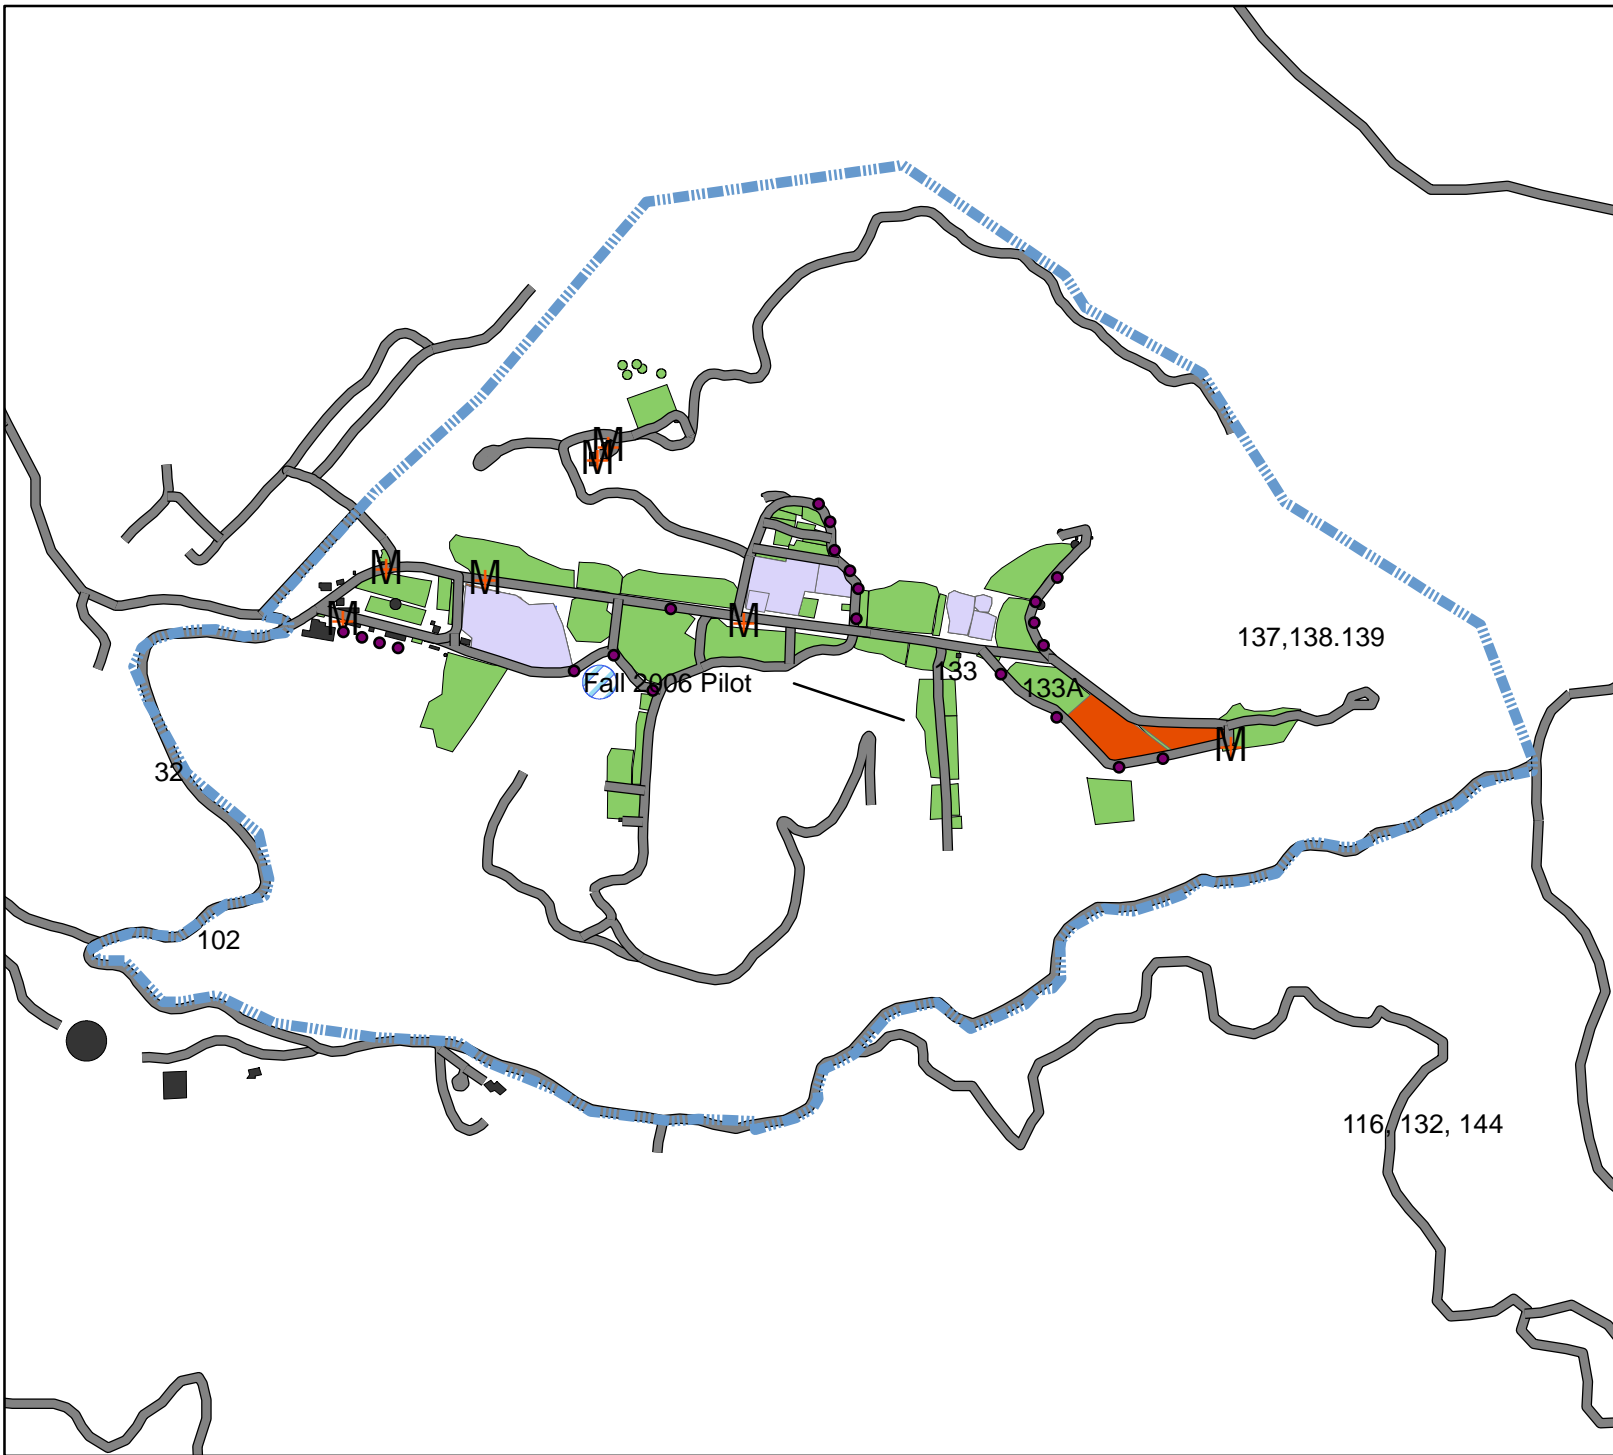

Fire Scarring Mechanisms & Probability
Russell Experimental Station
University of California Berkeley
Center For Forestry

Legend

- RES Boundary
- Reservation Roads
- Russell Buildings
- Hydro_Ponds
- Russell WGR
- Fire_Hose_Stations
- Water_risers